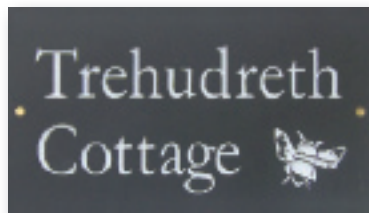

# House Signs

Standard Colours

WHITE ROMAN CHARACTERS

GREY ART DECO CHARACTERS

YELLOW COMIC CHARACTERS

PINK OLD ENGLISH CHARACTERS

All our products are painted with multiple coats of a specialist sign writers enamel paint. This extremely durable paint should last for many years, even in exposed areas.